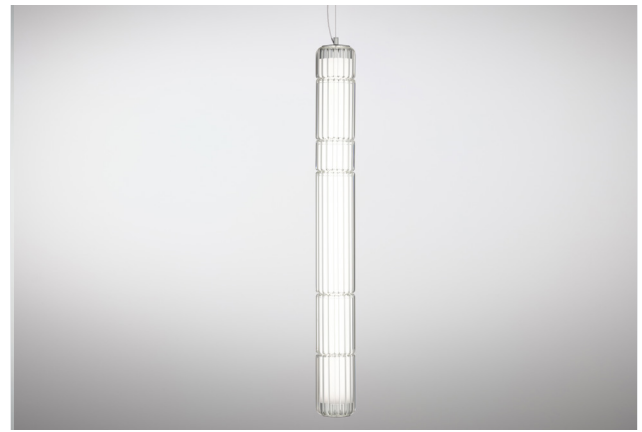

STACKING S 90 V RIG - INDOOR

David Rockwell, 2024

LEUCOS

Discover more

REPLACEABLE LED

Standard version (supplied with canopy & driver)

DIMMING PROTOCOL	Push-dim; 0/1-10V, DALI	
FINISH (DIFFUSER + STRUCTURE)	SOURCE	CODE
Transparent Rigadin + Anodized Aluminum	LED 3000K	0013549
	LED 2700K	0013550
Transparent Rigadin + Matte Black Aluminum	LED 3000K	0013878
	LED 2700K	0013879
Tobacco Rigadin + Anodized Aluminum	LED 3000K	0013850
	LED 2700K	0013851
Tobacco Rigadin + Matte Black Aluminum	LED 3000K	0013852
	LED 2700K	0013853

Class 3 version installation with remote driver (supplied without canopy & driver)

DIMMING PROTOCOL	Driver and canopy not included	
FINISH (DIFFUSER + STRUCTURE)	SOURCE	CODE
Transparent Rigadin + Anodized Aluminum	LED 3000K	0013551
	LED 2700K	0013552
Transparent Rigadin + Matte Black Aluminum	LED 3000K	0013800
	LED 2700K	0013801
Tobacco Rigadin + Anodized Aluminum	LED 3000K	0013794
	LED 2700K	0013795
Tobacco Rigadin + Matte Black Aluminum	LED 3000K	0013798
	LED 2700K	0013799

TECHNICAL SHEET	
MATERIALS	Diffuser: Blown Borosilicate Glass Structure: Aluminum
DIMENSIONS	Diffuser: Ø10cm H90cm [Ø4" 35 3/8"] Canopy: Ø14,5cm H4,6cm [Ø5 3/4" H1 3/4"] Cable length: 300cm [118 1/8"]
CANOPY	Matte white
LIGHT SOURCE	5 X LED STRIP 24V 21,25W (total) 2443 lm (nominal) 3000K CRI≥90 5 X LED STRIP 24V 21,25W (total) 2337 lm (nominal) 2700K CRI≥90
DIMMING PROTOCOL	Push-dim; 0/1-10V, DALI
MARKING	 
NET WEIGHT	5,4kg