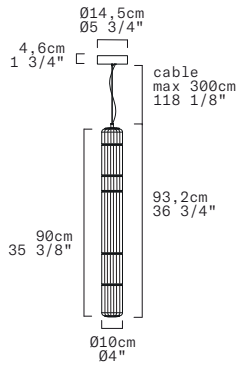

STACKING S 90 V RIG - INDOOR

David Rockwell, 2024

LEUCOS

Discover more

REPLACEABLE LED

Standard version (supplied with canopy & driver)

DIMMING PROTOCOL	Push-dim; 0/1-10V, DALI	
FINISH (DIFFUSER + STRUCTURE)	SOURCE	CODE
Transparent Rigadin + Anodized Aluminum	LED 3000K	0013549
	LED 2700K	0013550
Transparent Rigadin + Matte Black Aluminum	LED 3000K	0013878
	LED 2700K	0013879
Tobacco Rigadin + Anodized Aluminum	LED 3000K	0013850
	LED 2700K	0013851
Tobacco Rigadin + Matte Black Aluminum	LED 3000K	0013852
	LED 2700K	0013853

TECHNICAL SHEET	
MATERIALS	Diffuser: Blown Borosilicate Glass Structure: Aluminum
DIMENSIONS	Diffuser: Ø10cm H90cm [Ø4" 35 3/8"] Canopy: Ø14,5cm H4,6cm [Ø5 3/4" H1 3/4"] Cable length: 300cm [118 1/8"]
CANOPY	Matte white
LIGHT SOURCE	5 X LED STRIP 24V 21,25W (total) 2443 lm (nominal) 3000K CRI≥90 5 X LED STRIP 24V 21,25W (total) 2337 lm (nominal) 2700K CRI≥90
DIMMING PROTOCOL	Push-dim; 0/1-10V, DALI
MARKING	 
NET WEIGHT	5,4kg