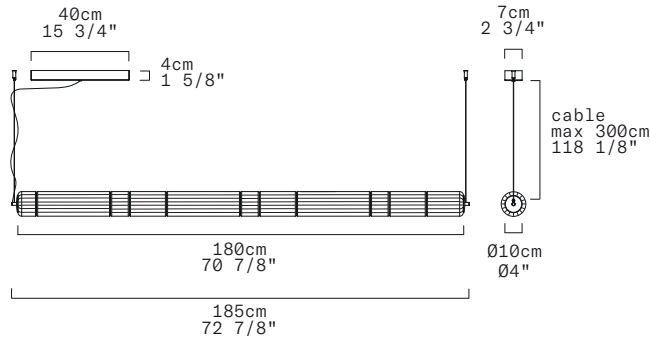

STACKING S 180 H RIG - INDOOR

David Rockwell, 2024

LEUCOS

Discover more

REPLACEABLE LED

⊕ Standard version (supplied with canopy & driver)

DIMMING PROTOCOL	Push-dim; 0/1-10V, DALI	
FINISH (DIFFUSER + STRUCTURE)	SOURCE	CODE
Transparent Rigadin + Anodized Aluminum	LED 3000K	0013541
	LED 2700K	0013542
Transparent Rigadin + Matte Black Aluminum	LED 3000K	0013874
	LED 2700K	0013875
Tobacco Rigadin + Anodized Aluminum	LED 3000K	0013842
	LED 2700K	0013843
Tobacco Rigadin + Matte Black Aluminum	LED 3000K	0013844
	LED 2700K	0013845

TECHNICAL SHEET	
MATERIALS	Diffuser: Blown Borosilicate Glass Structure: Aluminum
DIMENSIONS	Diffuser: Ø10cm L180cm [Ø4" 70 7/8"] Canopy: 40cm x 7cm x H4cm [15 3/4" x 2 3/4" x H1 5/8"] Cable lenght: 300cm [118 1/8"]
CANOPY	Matte white
LIGHT SOURCE	5 X LED STRIP 24V 43,75W (total) 5031 lm (nominal) 3000K CRI≥90 5 X LED STRIP 24V 43,75W (total) 4812 lm (nominal) 2700K CRI≥90
DIMMING PROTOCOL	Push-dim; 0/1-10V, DALI
MARKING	CE IP20
NET WEIGHT	12,3 kg