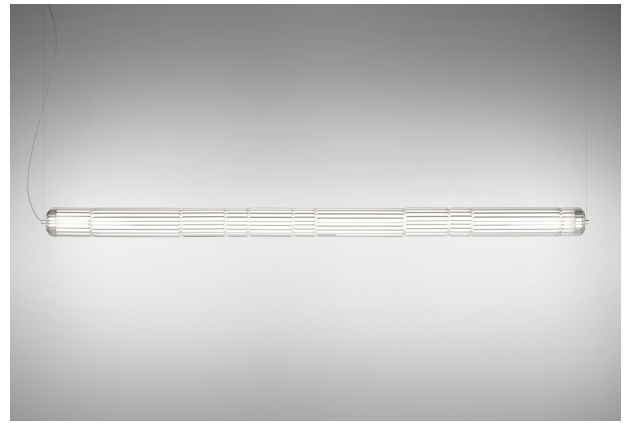

STACKING S 180 H RIG - INDOOR

David Rockwell, 2024

LEUCOS

Discover more

REPLACEABLE LED

⊕ Standard version (supplied with canopy & driver)

DIMMING PROTOCOL	Push-dim; 0/1-10V, DALI	
FINISH (DIFFUSER + STRUCTURE)	SOURCE	CODE
Transparent Rigadin + Anodized Aluminum	LED 3000K	0013541
	LED 2700K	0013542
Transparent Rigadin + Matte Black Aluminum	LED 3000K	0013874
	LED 2700K	0013875
Tobacco Rigadin + Anodized Aluminum	LED 3000K	0013842
	LED 2700K	0013843
Tobacco Rigadin + Matte Black Aluminum	LED 3000K	0013844
	LED 2700K	0013845

⚠ Class 3 version installation with remote driver (supplied without canopy & driver)

DIMMING PROTOCOL	Driver and canopy not included	
FINISH (DIFFUSER + STRUCTURE)	SOURCE	CODE
Transparent Rigadin + Anodized Aluminum	LED 3000K	0013543
	LED 2700K	0013544
Transparent Rigadin + Matte Black Aluminum	LED 3000K	0013780
	LED 2700K	0013781
Tobacco Rigadin + Anodized Aluminum	LED 3000K	0013774
	LED 2700K	0013775
Tobacco Rigadin + Matte Black Aluminum	LED 3000K	0013778
	LED 2700K	0013779

TECHNICAL SHEET	
MATERIALS	Diffuser: Blown Borosilicate Glass Structure: Aluminum
DIMENSIONS	Diffuser: Ø10cm L180cm [Ø4" 70 7/8"] Canopy: 40cm x 7cm x H4cm [15 3/4" x 2 3/4" x H1 5/8"] Cable lenght: 300cm [118 1/8"]
CANOPY	Matte white
LIGHT SOURCE	5 X LED STRIP 24V 43,75W (total) 5031 lm (nominal) 3000K CRI≥90 5 X LED STRIP 24V 43,75W (total) 4812 lm (nominal) 2700K CRI≥90
DIMMING PROTOCOL	Push-dim; 0/1-10V, DALI
MARKING	CE IP20
NET WEIGHT	12,3 kg