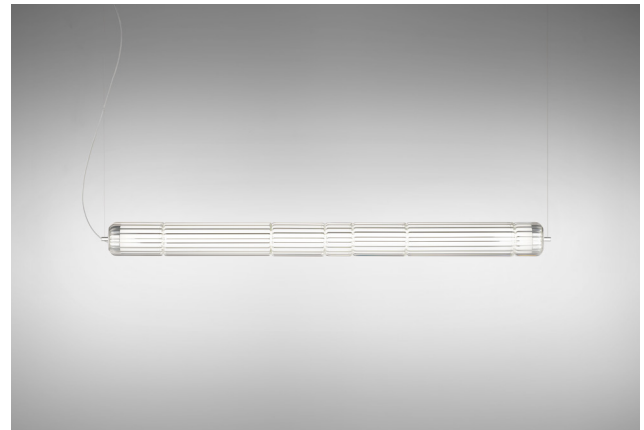

STACKING S 120 H RIG - INDOOR

David Rockwell, 2024

LEUCOS

Discover more

REPLACEABLE LED

TECHNICAL SHEET	
MATERIALS	Diffuser: Blown Borosilicate Glass Structure: Aluminum
DIMENSIONS	Diffuser: Ø10cm L120cm [Ø4" 47 1/4"] Canopy: 40cm x 7cm x H4cm [15 3/4" x 2 3/4" x H1 5/8"] Cable lenght: 300cm [118 1/8"]
CANOPY	Matte white
LIGHT SOURCE	5 X LED STRIP 24V 28,75W (total) 3306 lm (nominal) 3000K CRI≥90 5 X LED STRIP 24V 28,75W (total) 3162 lm (nominal) 2700K CRI≥90
DIMMING PROTOCOL	Push-dim; 0/1-10V, DALI
MARKING	CE IP20
NET WEIGHT	7,1 kg

ⓘ Standard version (supplied with canopy & driver)

DIMMING PROTOCOL	Push-dim; 0/1-10V, DALI	
FINISH (DIFFUSER + STRUCTURE)	SOURCE	CODE
Transparent Rigadin + Anodized Aluminum	LED 3000K	0013545
	LED 2700K	0013546
Transparent Rigadin + Matte Black Aluminum	LED 3000K	0013876
	LED 2700K	0013877
Tobacco Rigadin + Anodized Aluminum	LED 3000K	0013846
	LED 2700K	0013847
Tobacco Rigadin + Matte Black Aluminum	LED 3000K	0013848
	LED 2700K	0013849

ⓘ Class 3 version installation with remote driver (supplied without canopy & driver)

DIMMING PROTOCOL	Driver and canopy not included	
FINISH (DIFFUSER + STRUCTURE)	SOURCE	CODE
Transparent Rigadin + Anodized Aluminum	LED 3000K	0013547
	LED 2700K	0013548
Transparent Rigadin + Matte Black Aluminum	LED 3000K	0013790
	LED 2700K	0013791
Tobacco Rigadin + Anodized Aluminum	LED 3000K	0013784
	LED 2700K	0013785
Tobacco Rigadin + Matte Black Aluminum	LED 3000K	0013788
	LED 2700K	0013789