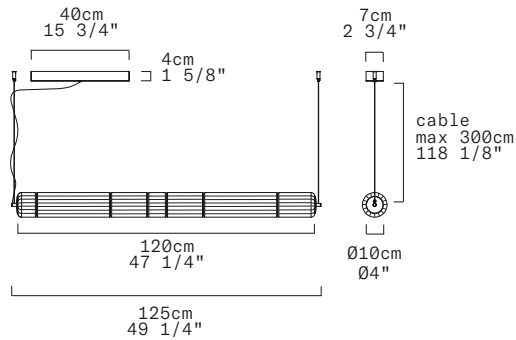

STACKING S 120 H RIG - INDOOR

David Rockwell, 2024

LEUCOS

Discover more

REPLACEABLE LED

TECHNICAL SHEET	
MATERIALS	Diffuser: Blown Borosilicate Glass Structure: Aluminum
DIMENSIONS	Diffuser: Ø10cm L120cm [Ø4" 47 1/4"] Canopy: 40cm x 7cm x H4cm [15 3/4" x 2 3/4" x H1 5/8"] Cable lenght: 300cm [118 1/8"]
CANOPY	Matte white
LIGHT SOURCE	5 X LED STRIP 24V 28,75W (total) 3306 lm (nominal) 3000K CRI≥90 5 X LED STRIP 24V 28,75W (total) 3162 lm (nominal) 2700K CRI≥90
DIMMING PROTOCOL	Push-dim; 0/1-10V, DALI
MARKING	CE IP20
NET WEIGHT	7,1 kg

ⓘ Standard version (supplied with canopy & driver)

DIMMING PROTOCOL	Push-dim; 0/1-10V, DALI	
FINISH (DIFFUSER + STRUCTURE)	SOURCE	CODE
Transparent Rigadin + Anodized Aluminum	LED 3000K	0013545
	LED 2700K	0013546
Transparent Rigadin + Matte Black Aluminum	LED 3000K	0013876
	LED 2700K	0013877
Tobacco Rigadin + Anodized Aluminum	LED 3000K	0013846
	LED 2700K	0013847
Tobacco Rigadin + Matte Black Aluminum	LED 3000K	0013848
	LED 2700K	0013849