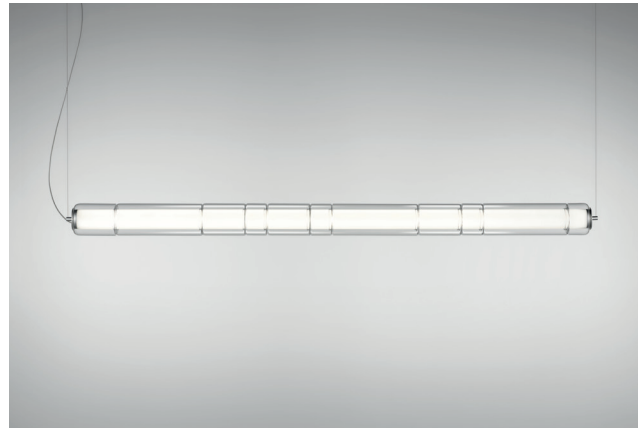

STACKING S 180 H - INDOOR

David Rockwell, 2023

LEUCOS

Discover more

REPLACEABLE LED

Standard version (supplied with canopy & driver)

DIMMING PROTOCOL	Push-dim; 0/1-10V, DALI	
FINISH (DIFFUSER + STRUCTURE)	SOURCE	CODE
Transparent + Anodized Aluminum	LED 3000K	0012296
	LED 2700K	0012380
Transparent + Matte Black Aluminum	LED 3000K	0013884
	LED 2700K	0013885
Satin Black + Anodized Aluminum	LED 3000K	0013611
	LED 2700K	0013612
Satin Black + Matte Black Aluminum	LED 3000K	0013615
	LED 2700K	0013616

ON REQUEST (PVD: METALIZED TREATMENT)

MINIMUM ORDER QUANTITY 1 PCS PER COLOR

DIMMING PROTOCOL	Push-dim; 0/1-10V, DALI	
FINISH (DIFFUSER + STRUCTURE)	SOURCE	CODE
Metallic Petrol Blue + Anodized Aluminum	LED 3000K	0013619
	LED 2700K	0013620
Metallic Petrol Blue + Matte Black Aluminum	LED 3000K	0013623
	LED 2700K	0013624
Metallic Titanium + Anodized Aluminum	LED 3000K	0013627
	LED 2700K	0013628
Metallic Titanium + Matte Black Aluminum	LED 3000K	0013631
	LED 2700K	0013632

TECHNICAL SHEET	
MATERIALS	Diffuser: Blown Borosilicate Glass Structure: Aluminum
DIMENSIONS	Diffuser: Ø10cm L180cm [Ø4" 70 7/8"] Canopy: 40cm x 7cm x H4cm [15 3/4" x 2 3/4" x H1 5/8"] Cable lenght: 300cm [118 1/8"]
CANOPY	Matte white
LIGHT SOURCE	5 X LED STRIP 24V 43,75W (total) 5031 lm (nominal) 3000K CRI≥90 5 X LED STRIP 24V 43,75W (total) 4812 lm (nominal) 2700K CRI≥90
DIMMING PROTOCOL	Push-dim; 0/1-10V, DALI
MARKING	 
NET WEIGHT	10kg