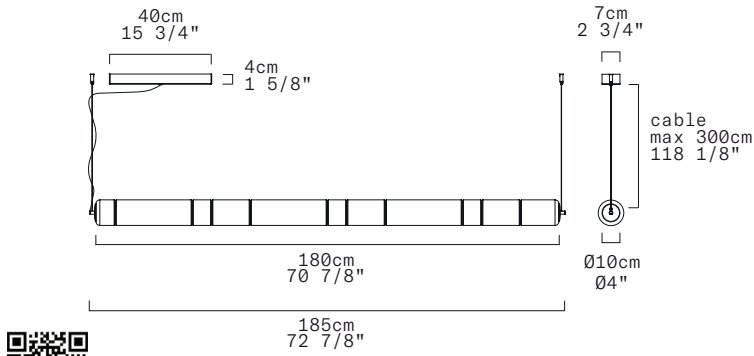

STACKING S 180 H - INDOOR

David Rockwell, 2023

LEUCOS

Discover more

REPLACEABLE LED

Standard version (supplied with canopy & driver)

DIMMING PROTOCOL	Push-dim; 0/1-10V, DALI	
FINISH (DIFFUSER + STRUCTURE)	SOURCE	CODE
Transparent + Anodized Aluminum	LED 3000K	0012296
	LED 2700K	0012380
Transparent + Matte Black Aluminum	LED 3000K	0013884
	LED 2700K	0013885
Satin Black + Anodized Aluminum	LED 3000K	0013611
	LED 2700K	0013612
Satin Black + Matte Black Aluminum	LED 3000K	0013615
	LED 2700K	0013616

TECHNICAL SHEET	
MATERIALS	Diffuser: Blown Borosilicate Glass Structure: Aluminum
DIMENSIONS	Diffuser: Ø10cm L180cm [Ø4" 70 7/8"] Canopy: 40cm x 7cm x H4cm [15 3/4" x 2 3/4" x H1 5/8"] Cable lenght: 300cm [118 1/8"]
CANOPY	Matte white
LIGHT SOURCE	5 X LED STRIP 24V 43,75W (total) 5031 lm (nominal) 3000K CRI≥90 5 X LED STRIP 24V 43,75W (total) 4812 lm (nominal) 2700K CRI≥90
DIMMING PROTOCOL	Push-dim; 0/1-10V, DALI
MARKING	 
NET WEIGHT	10kg