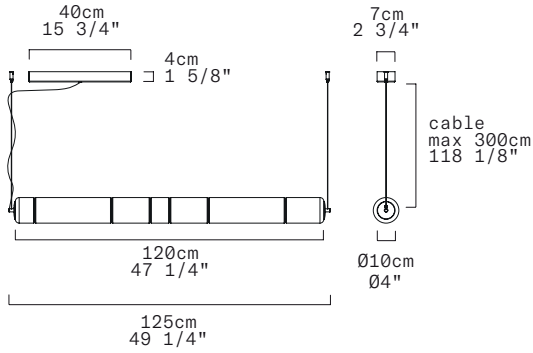

# STACKING S 120 H - INDOOR

David Rockwell, 2023

LEUCOS

Discover more

REPLACEABLE LED

TECHNICAL SHEET	
MATERIALS	Diffuser: Blown Borosilicate Glass Structure: Aluminum
DIMENSIONS	Diffuser: Ø10cm L120cm [Ø4" 47 1/4"] Canopy: 40cm x 7cm x H4cm [15 3/4" x 2 3/4" x H1 5/8"] Cable length: 300cm [118 1/8"]
CANOPY	Matte white
LIGHT SOURCE	5 X LED STRIP 24V 28,75W (total) 3306 lm (nominal) 3000K CRI≥90 5 X LED STRIP 24V 28,75W (total) 3162 lm (nominal) 2700K CRI≥90
DIMMING PROTOCOL	Push-dim; 0/1-10V, DALI
MARKING	 
NET WEIGHT	5,6 kg