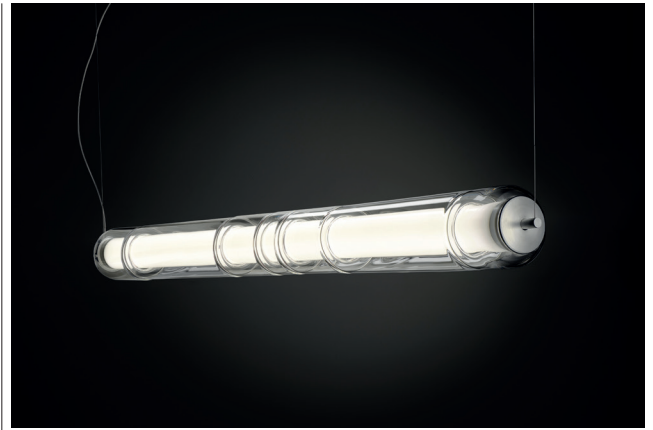

# STACKING S 120 H - INDOOR

David Rockwell, 2023

LEUCOS

Discover more

REPLACEABLE LED

TECHNICAL SHEET	
MATERIALS	Diffuser: Blown Borosilicate Glass Structure: Aluminum
DIMENSIONS	Diffuser: Ø10cm L120cm [Ø4" 47 1/4"] Canopy: 40cm x 7cm x H4cm [15 3/4" x 2 3/4" x H1 5/8"] Cable length: 300cm [118 1/8"]
CANOPY	Matte white
LIGHT SOURCE	5 X LED STRIP 24V 28,75W (total) 3306 lm (nominal) 3000K CRI≥90 5 X LED STRIP 24V 28,75W (total) 3162 lm (nominal) 2700K CRI≥90
DIMMING PROTOCOL	Push-dim; 0/1-10V, DALI
MARKING	 
NET WEIGHT	5,6 kg

DIMMING PROTOCOL	Push-dim; 0/1-10V, DALI	
FINISH (DIFFUSER + STRUCTURE)	SOURCE	CODE
Transparent + Anodized Aluminum	LED 3000K	0012360
	LED 2700K	0012383
Transparent + Matte Black Aluminum	LED 3000K	0013889
	LED 2700K	0013890
Satin Black + Anodized Aluminum	LED 3000K	0013635
	LED 2700K	0013636
Satin Black + Matte Black Aluminum	LED 3000K	0013639
	LED 2700K	0013640