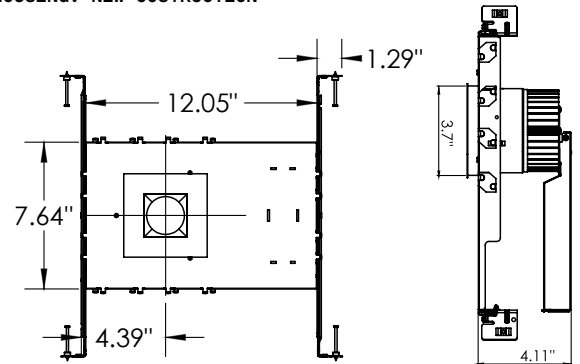

HOUSING: NEW COSTRUCTION