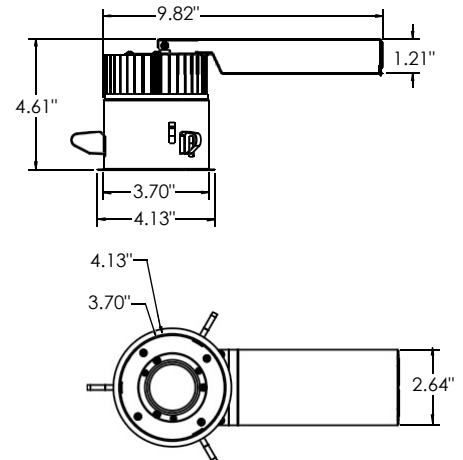

HOUSING: REMODEL

PROJECT NAME	
SPECIFIER NAME	

We reserve the right to change our product specifications.
Please visit www.leucos.com for the latest product information