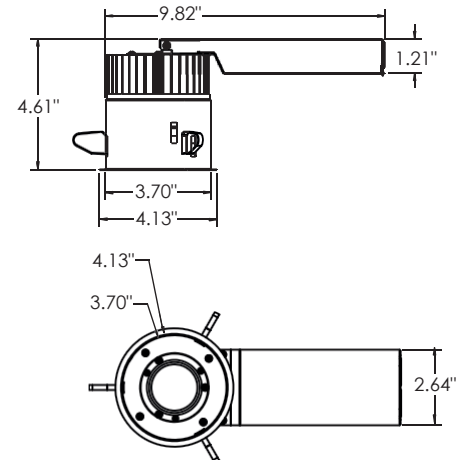

HOUSING: REMODEL

PROJECT NAME	
SPECIFIER NAME	

We reserve the right to change our product specifications.
Please visit www.leucos.com for the latest product information