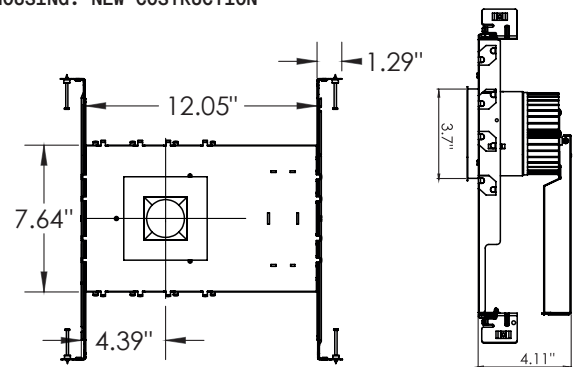

HOUSING: NEW COSTRUCTION