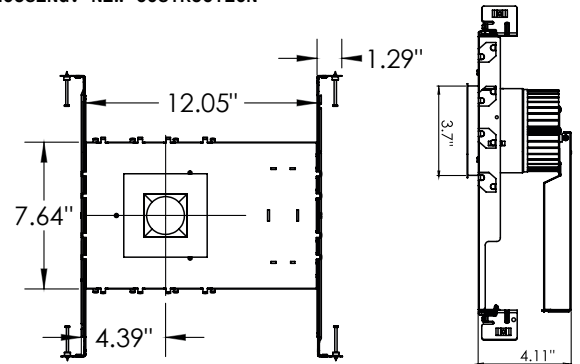

HOUSING: NEW CONSTRUCTION