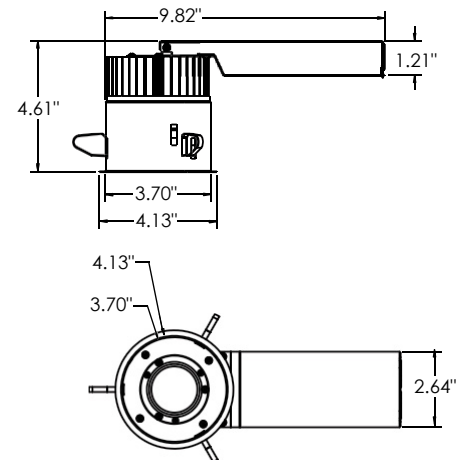

HOUSING: REMODEL