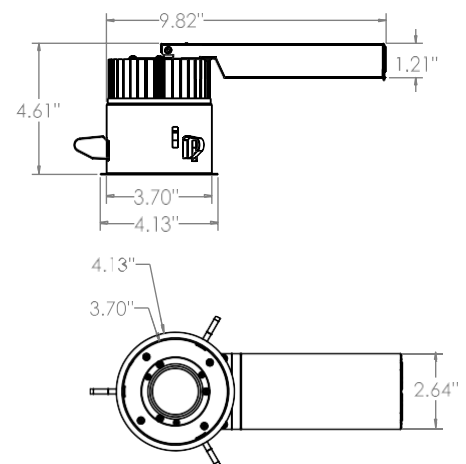

HOUSING: Remodel

PROJECT NAME	
SPECIFIER NAME	

We reserve the right to change our product specifications.
Please visit www.leucos.com for the latest product information