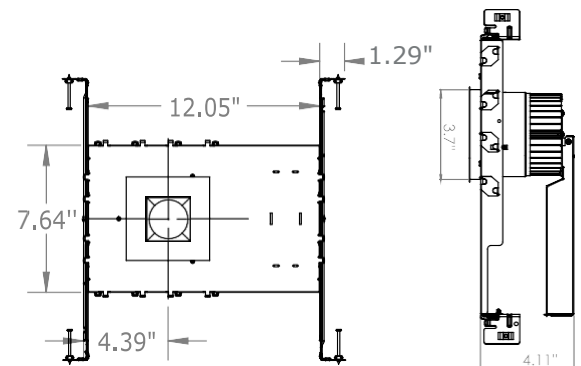

HOUSING: New Construction