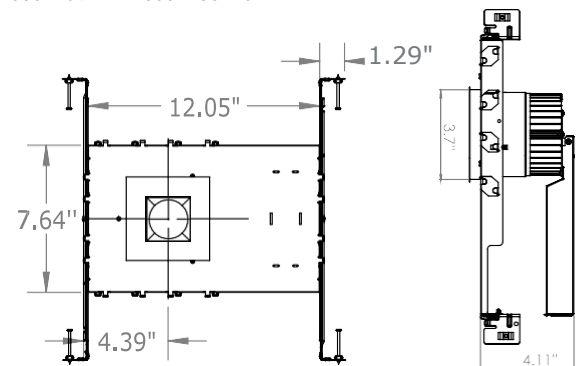

HOUSING: NEW COSTRUCTION