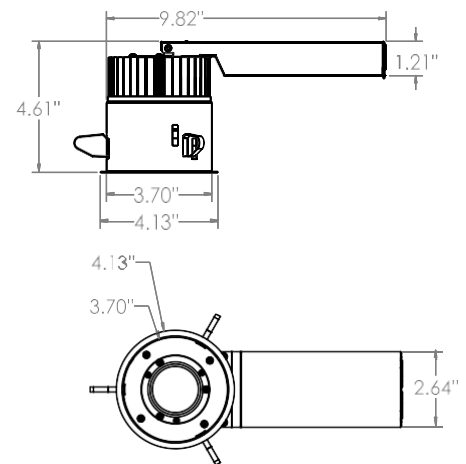

HOUSING: REMODEL

PROJECT NAME	
SPECIFIER NAME	

We reserve the right to change our product specifications.
Please visit www.leucos.com for the latest product information