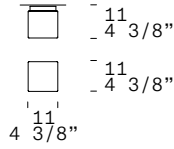

CUBI 11 WALL/CEILING - INDOOR

LEUCOS DESIGN LAB, 2000

North America

LEUCOS

Discover more

TECHNICAL SHEET

MATERIALS	Diffuser: Blown and Layered Glass Structure: Anodized Aluminium
DIMENSIONS	4 3/8" X 4 3/8" [11cm x 11cm]
LIGHT SOURCE	LED 1 x 7W 600 lm (nominal) 3000K
DIMMING PROTOCOL	Elv-Trailing Edge Phase Cut
MARKING	
NET WEIGHT	1,1 lbs