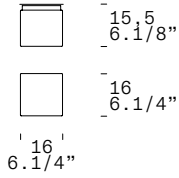

CUBI 16 WALL/CEILING - INDOOR

LEUCOS DESIGN LAB, 2000

Discover more

TECHNICAL SHEET

MATERIALS	Diffuser: Blown and Layered Glass Structure: Anodized Aluminium
DIMENSIONS	6 1/4" X 6 1/4" [16cm x 16cm]
LIGHT SOURCE	LED 1 X 13W 700 lm (nominal) 3000K CRI≥80
DIMMING PROTOCOL	Elv-Trailing Edge Phase Cut
MARKING	
NET WEIGHT	1,1 lbs