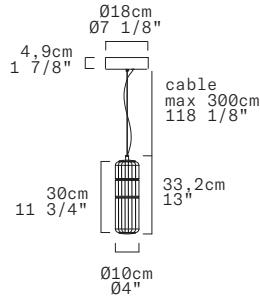

STACKING S 30 V RIG - INDOOR

David Rockwell, 2024

North America

LEUCOS

Discover more

REPLACEABLE LED