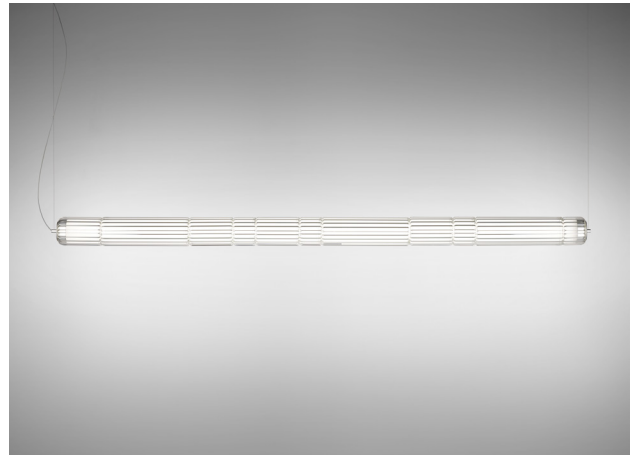

100-277Vac 50-60Hz standard version

(supplied with canopy & driver)

DIMMING PROTOCOL	0/1-10V; Phase cut			
FINISH (DIFFUSER + STRUCTURE)	SOURCE	CODE	QTY	TYPE
Transparent Rigadin + Anodized Aluminum	LED 3000K	0013571		
	LED 2700K	0013572		

24Vdc version installation with remote driver

(supplied without canopy & driver)

DIMMING PROTOCOL	Driver and canopy not included			
FINISH (DIFFUSER + STRUCTURE)	SOURCE	CODE	QTY	TYPE
Transparent Rigadin + Anodized Aluminum	LED 3000K	0013573		
	LED 2700K	0013274