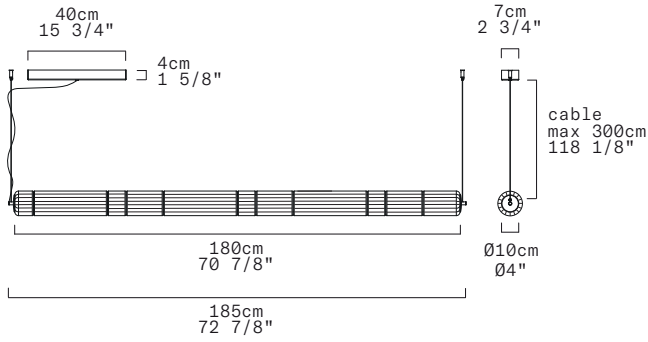

STACKING S 180 H RIG - INDOOR

David Rockwell, 2024

Discover more

REPLACEABLE LED

TECHNICAL SHEET

MATERIALS	Diffuser: Blown Borosilicate Glass Structure: Aluminum		
DIMENSIONS	Diffuser: [04" L70 7/8"] Ø10cm L180cm Canopy: [15 3/4" x 2 3/4" x H1 5/8"] 40cm x 7cm x H4cm Cable length: [118 1/8"] 300cm		
CANOPY	Matte White		
LIGHT SOURCE	5 X LED STRIP 43,75W (total) 3830 lm (delivered) 3000K CRI≥90 5 X LED STRIP 43,75W (total) 3539 lm (delivered) 2700K CRI≥90		
DIMMING PROTOCOL	0/1-10V; Phase cut		
MARKING	DRY LOCATION		
NET WEIGHT	27,11 Ibs		

(supplied with canopy & driver)

DIMMING PROTOCOL	0/1-10V; Phase cut			
FINISH (DIFFUSER + STRUCTURE)	SOURCE	CODE	QTY	TYPE
Transparent Rigadin + Anodized Aluminum	LED 3000K	0013571		
	LED 2700K	0013572		