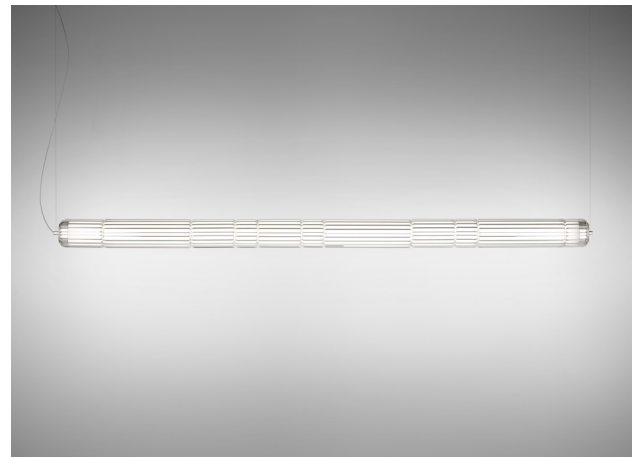

STACKING S 180 H RIG - INDOOR

David Rockwell, 2024

Discover more

REPLACEABLE LED

North America

LEUCOS

100-277Vac 50-60Hz standard version

(supplied with canopy & driver)

DIMMING PROTOCOL	0/1-10V; Phase cut			
FINISH (DIFFUSER + STRUCTURE)	SOURCE	CODE	QTY	TYPE
Transparent Rigadin + Anodized Aluminum	LED 3000K	0013571		
	LED 2700K	0013572		
Transparent Rigadin + Matte Black Aluminum	LED 3000K	0013914		
	LED 2700K	0013915		
Tobacco Rigadin + Anodized Aluminum	LED 3000K	0013772		
	LED 2700K	0013773		
Tobacco Rigadin + Matte Black Aluminum	LED 3000K	0013776		
	LED 2700K	0013777		

24Vdc version installation with remote driver

(supplied without canopy & driver)

DIMMING PROTOCOL	Driver and canopy not included			
FINISH (DIFFUSER + STRUCTURE)	SOURCE	CODE	QTY	TYPE
Transparent Rigadin + Anodized Aluminum	LED 3000K	0013573		
	LED 2700K	0013574		
Transparent Rigadin + Matte Black Aluminum	LED 3000K	0013780		
	LED 2700K	0013781		
Tobacco Rigadin + Anodized Aluminum	LED 3000K	0013774		
	LED 2700K	0013775		
Tobacco Rigadin + Matte Black Aluminum	LED 3000K	0013778		
	LED 2700K	0013779		

TECHNICAL SHEET

MATERIALS	Diffuser: Blown Borosilicate Glass Structure: Aluminum
DIMENSIONS	Diffuser: [04" L70 7/8"] Ø10cm L180cm Canopy: [15 3/4" x 2 3/4" x H1 5/8"] 40cm x 7cm x H4cm Cable length: [118 1/8"] 300cm
CANOPY	Matte White
LIGHT SOURCE	5 X LED STRIP 43,75W (total) 3830 lm (delivered) 3000K CRI≥90 5 X LED STRIP 43,75W (total) 3539 lm (delivered) 2700K CRI≥90
DIMMING PROTOCOL	0/1-10V; Phase cut
MARKING	DRY LOCATION 
NET WEIGHT	27,11 Ibs