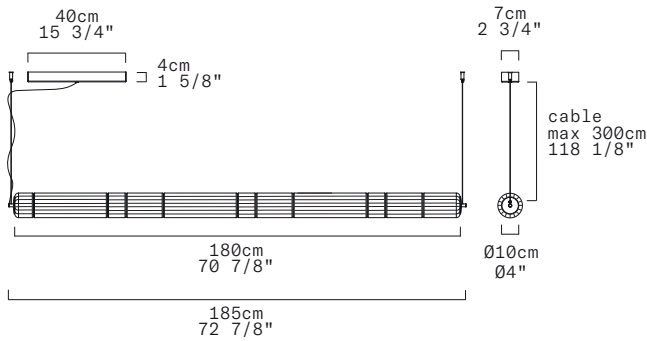

STACKING S 180 H RIG - INDOOR

David Rockwell, 2024

Discover more

REPLACEABLE LED

North America

LEUCOS

100-277Vac 50-60Hz standard version

(supplied with canopy & driver)

DIMMING PROTOCOL	0/1-10V; Phase cut			
FINISH (DIFFUSER + STRUCTURE)	SOURCE	CODE	QTY	TYPE
Transparent Rigadin + Anodized Aluminum	LED 3000K	0013571		
	LED 2700K	0013572		
Transparent Rigadin + Matte Black Aluminum	LED 3000K	0013914		
	LED 2700K	0013915		
Tobacco Rigadin + Anodized Aluminum	LED 3000K	0013772		
	LED 2700K	0013773		
Tobacco Rigadin + Matte Black Aluminum	LED 3000K	0013776		
	LED 2700K	0013777		

TECHNICAL SHEET

MATERIALS	Diffuser: Blown Borosilicate Glass Structure: Aluminum
DIMENSIONS	Diffuser: [04" L70 7/8"] Ø10cm L180cm Canopy: [15 3/4" x 2 3/4" x H1 5/8"] 40cm x 7cm x H4cm Cable length: [118 1/8"] 300cm
CANOPY	Matte White
LIGHT SOURCE	5 X LED STRIP 43,75W (total) 3830 lm (delivered) 3000K CRI≥90 5 X LED STRIP 43,75W (total) 3539 lm (delivered) 2700K CRI≥90
DIMMING PROTOCOL	0/1-10V; Phase cut
MARKING	DRY LOCATION 
NET WEIGHT	27,11 Ibs