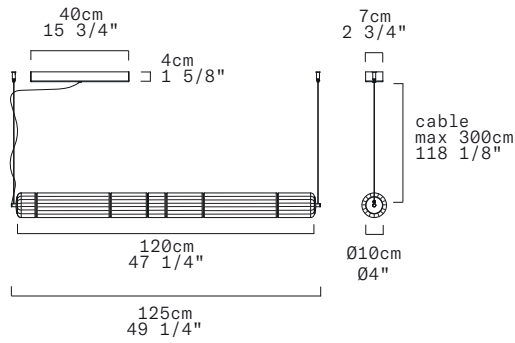

STACKING S 120 H RIG - INDOOR

David Rockwell, 2024

North America

LEUCOS

Discover more

REPLACEABLE LED

100-277Vac 50-60Hz standard version

(supplied with canopy & driver)

DIMMING PROTOCOL	0/1-10V; Phase cut			
FINISH (DIFFUSER + STRUCTURE)	SOURCE	CODE	QTY	TYPE
Transparent Rigadin + Anodized Aluminum	LED 3000K LED 2700K	0013575 0013576		
Transparent Rigadin + Matte Black Aluminum	LED 3000K LED 2700K	0013916 0013917		
Tobacco Rigadin + Anodized Aluminum	LED 3000K LED 2700K	0013782 0013783		
Tobacco Rigadin + Matte Black Aluminum	LED 3000K LED 2700K	0013786 0013787		

TECHNICAL SHEET	
MATERIALS	Diffuser: Blown Borosilicate Glass Structure: Aluminum
DIMENSIONS	Diffuser: [04" L47 1/4"] Ø10cm L120cm Canopy: [15 3/4" x 2 3/4" x H1 5/8"] 40cm x 7cm x H4cm Cable length: [118 1/8"] 300cm
CANOPY	Matte White
LIGHT SOURCE	5 X LED STRIP 28,75W (total) 2523 lm (delivered) 3000K CRI≥90 5 X LED STRIP 28,75W (total) 2472 lm (delivered) 2700K CRI≥90
DIMMING PROTOCOL	0/1-10V; Phase cut
MARKING	DRY LOCATION 
NET WEIGHT	15,65 Ibs