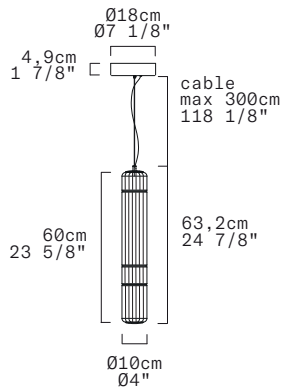

STACKING S 60 V RIG - INDOOR

David Rockwell, 2024

Discover more

REPLACEABLE LED

TECHNICAL SHEET

MATERIALS	Diffuser: Blown Borosilicate Glass Structure: Aluminum		
DIMENSIONS	Diffuser: [Ø4" H23 5/8"] Ø10cm H60cm Canopy: [Ø7 1/8" H1 7/8"] Ø18cm H4,9cm Cable length: [118 1/8"] 300cm		
CANOPY	Matte White		
LIGHT SOURCE	5 X LED STRIP 13,75W (total) 1218 lm (delivered) 3000K CRI≥90 5 X LED STRIP 13,75W (total) 1186 lm (delivered) 2700K CRI≥90		
DIMMING PROTOCOL	0/1-10V; Phase cut		
MARKING	DRY LOCATION		
NET WEIGHT	8,60 Ibs		