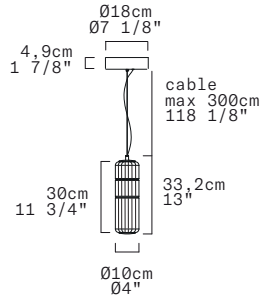

STACKING S 30 V RIG - INDOOR

David Rockwell, 2024

Discover more

REPLACEABLE LED

TECHNICAL SHEET

MATERIALS	Diffuser: Blown Borosilicate Glass Structure: Aluminum	
DIMENSIONS	Diffuser: [Ø4" H11 3/4"] Ø10cm H30cm Canopy: [Ø7 1/8" H1 7/8"] Ø18cm H4,9cm Cable length: [118 1/8"] 300cm	
CANOPY	Matte White	
LIGHT SOURCE	5 X LED STRIP 6,25W (total) 541 lm (delivered) 3000K CRI≥90 5 X LED STRIP 6,25W (total) 530 lm (delivered) 2700K CRI≥90	
DIMMING PROTOCOL	0/1-10V; Phase cut	
MARKING	DRY LOCATION	
NET WEIGHT	5,60 Ibs	