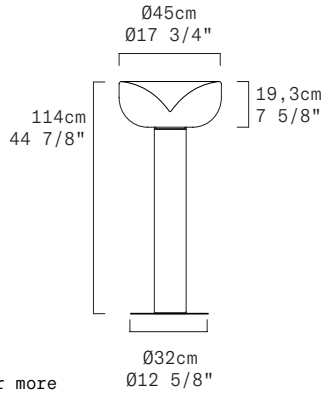

AELLA TR 45 - INDOOR

Toso & Massari, 2024

NEW

Discover more

REPLACEABLE LED

TECHNICAL SHEET

MATERIALS	Diffuser: Blown Glass Structure: Metal
DIMENSIONS	Diffuser: [Ø17 3/4" H7 5/8"] Ø45 cm H19,3 cm Base: [Ø12 5/8" H37 1/4"] Ø32cm H94,7cm Cable lenght: [90 1/2"] 230 cm
LIGHT SOURCE	LED 1 X 14,3W 2202 lm (nominal) 3000K CRI≥90 LED 1 X 14,3W 2116 lm (nominal) 2700K CRI≥90
DIMMING PROTOCOL	Dimmer on cord
MARKING	DRY LOCATION
NET WEIGHT	32 lbs

North America

LEUCOS