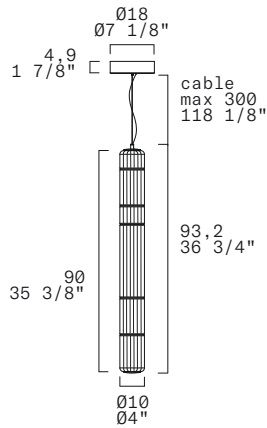

STACKING S 90 V RIG - INDOOR

David Rockwell, 2024

Discover more

REPLACEABLE LED

TECHNICAL SHEET

MATERIALS	Diffuser: Blown Borosilicate Glass Structure: Aluminum		
DIMENSIONS	Diffuser: [04" h35 3/8"] Ø10cm H90cm Canopy: [07 1/8" H1 7/8"] Ø18cm H4,9cm Cable length: [118 1/8"] 300cm		
CANOPY	Matte White		
LIGHT SOURCE	5 X LED STRIP 21,25W (total) 1895 lm (delivered) 3000K CRI≥90 5 X LED STRIP 21,25W (total) 1857 lm (delivered) 2700K CRI≥90		
DIMMING PROTOCOL	0/1-10V; Phase cut		
MARKING	DRY LOCATION		
NET WEIGHT	11,90 Ibs		

(supplied with canopy & driver)

DIMMING PROTOCOL	0/1-10V; Phase cut			
FINISH (DIFFUSER + STRUCTURE)	SOURCE	CODE	QTY	TYPE
Transparent Rigadin + Anodized Aluminum	LED 3000K	0013579		
	LED 2700K	0013580		