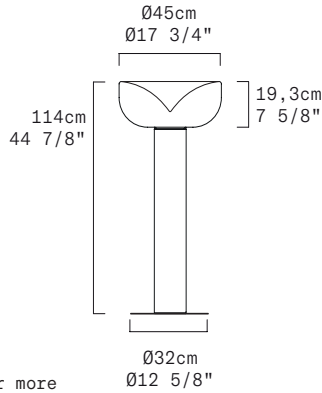

AELLA TR 45 - INDOOR

Toso & Massari, 2024

NEW

Discover more

REPLACEABLE LED

TECHNICAL SHEET

MATERIALS	Diffuser: Blown Glass Structure: Metal
DIMENSIONS	Diffuser: [Ø17 3/4" H7 5/8"] Ø45 cm H19,3 cm Base: [Ø12 5/8" H37 1/4"] Ø32cm H94,7cm Cable lenght: [90 1/2"] 230 cm
LIGHT SOURCE	LED 1 X 14,3W 2202 lm (nominal) 3000K CRI≥90 LED 1 X 14,3W 2116 lm (nominal) 2700K CRI≥90
DIMMING PROTOCOL	Dimmer on cord
MARKING	DRY LOCATION
NET WEIGHT	32 lbs