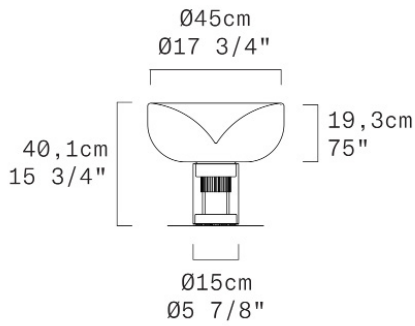

**ABELLA T 45 OPENWORKED - INDOOR**

Toso & Massari, 2024

Special Edition

Discover more

REPLACEABLE LED

TECHNICAL SHEET

MATERIALS	Diffuser: Blown Glass Structure: Metal + Anodized aluminium and Natural Copper Rods Base: Borosilicate Glass
DIMENSIONS	Diffuser: [Ø17 3/4" H75"] Ø45 cm H19,3cm Base: [Ø5 7/8" H8 1/4"] Ø15cm H20,8 cm Cable lenght: [78 3/4"] 200 cm
LIGHT SOURCE	LED 1 X 14,3W 2202 lm (nominal) 3000K CRI≥90 LED 1 X 14,3W 2116 lm (nominal) 2700K CRI≥90
DIMMING PROTOCOL	Dimmer on cord
MARKING	DRY LOCATION
NET WEIGHT	17,63 lbs