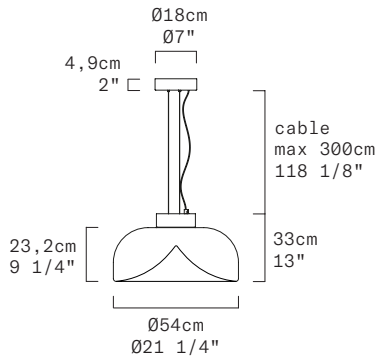

AELLA S 54 - INDOOR

Toso & Massari, 2016

Upgraded

Discover more

REPLACEABLE LED

TECHNICAL SHEET

MATERIALS Diffuser: Blown Glass
Structure: Metal

CANOPY Matte White

DIMENSIONS Diffuser: [Ø21 1/4" H9 1/4"] Ø54 cm H23,2 cm
Canopy: [Ø7" H2"] Ø18 cm H4,9cm
Cable length: [118 1/8"] 300 cm

100-240Vac 50-60Hz

Transparent with White Spot Diffuser:
LED 1 X 16,6W 2615 lm (delivered) 3000K CRI≥90
LED 1 X 16,6W 2514 lm (delivered) 2700K CRI≥90

LIGHT SOURCE Smoke Grey Diffuser:
LED 1 X 16,6W 2010 lm (delivered) 3000K CRI≥90
LED 1 X 16,6W 1933 lm (delivered) 2700K CRI≥90

All other finishes:
LED 1 X 16,6W 3944 lm (nominal) 3000K CRI≥90
LED 1 X 16,6W 3791 lm (nominal) 2700K CRI≥90

DIMMING PROTOCOL Push-dim; 0/1-10V; Dali

MARKING DRY LOCATION

NET WEIGHT 17,19 Ibs

PROJECT NAME

SPECIFIER NAME

We reserve the right to change our product specifications.
Please visit www.leucos.com for the latest product information

North America

LEUCOS