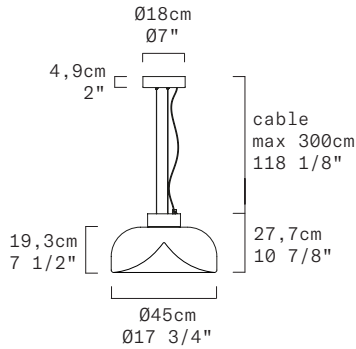

# AELLA S 45 - INDOOR

Toso & Massari, 2023

New

Discover more

REPLACEABLE LED

TECHNICAL SHEET	
MATERIALS	Diffuser: Blown Glass Structure: Metal
CANOPY	Matte White
DIMENSIONS	Diffuser: [Ø17 3/4" H 7 1/2"] Ø45 cm H19,3 cm Canopy: [Ø7" H2"] Ø18 cm H4,9 cm Cable length: [118 1/8"] 300 cm
	100-240Vac 50-60Hz
	Transparent with White Spot Diffuser: LED 1 X 14,2W 1350 lm (delivered) 3000K CRI≥90 LED 1 X 14,2W 1298 lm (delivered) 2700K CRI≥90
LIGHT SOURCE	Smoke Grey Diffuser: LED 1 X 14,2W 953 lm (delivered) 3000K CRI≥90 LED 1 X 14,2W 916 lm (delivered) 2700K CRI≥90
	All other finishes: LED 1 X 14,2W 2219 lm (nominal) 3000K CRI≥90 LED 1 X 14,2W 2118 lm (nominal) 2700K CRI≥90
DIMMING PROTOCOL	Push-dim; 0/1-10V; Dali
MARKING	DRY LOCATION 
NET WEIGHT	17,19 Ibs