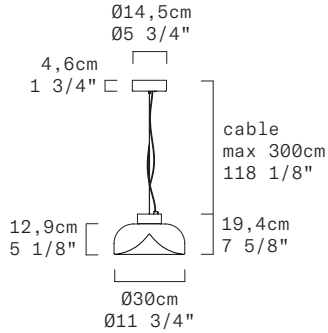

AELLA S 30 - INDOOR

Toso & Massari, 2016

Upgraded

Discover more

REPLACEABLE LED

TECHNICAL SHEET

| | |
|------------------|---|
| MATERIALS | Diffuser: Blown Glass Structure: Metal |
| CANOPY | Matte White |
| DIMENSIONS | Diffuser: [Ø11 3/4" H5 1/8"] Ø30 cm H12,9 cm Canopy: [Ø5 3/4" H1 3/4"] Ø14,5 cm H4,6 cm Cable length: [118 1/8"] 300 cm |
| | 100-240Vac 50-60Hz |
| LIGHT SOURCE | Transparent with White Spot Diffuser: LED 1 X 11,9W 1051 lm (delivered) 3000K CRI≥90 LED 1 X 11,9W 986 lm (delivered) 2700K CRI≥90 Smoke Grey Diffuser: LED 1 X 11,9W 712 lm (delivered) 3000K CRI≥90 LED 1 X 11,9W 668 lm (delivered) 2700K CRI≥90 All other finishes: LED 1 X 11,9W 1568 lm (nominal) 3000K CRI≥90 LED 1 X 11,9W 1506 lm (nominal) 2700K CRI≥90 |
| DIMMING PROTOCOL | Push-dim; 0/1-10V; Dali |
| MARKING | DRY LOCATION  |
| NET WEIGHT | 8,15 Ibs |