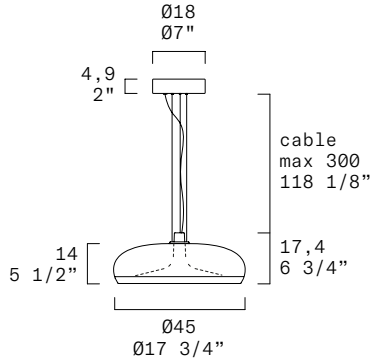

AURELIA S 45 SS (SINGLE SWITCH) - INDOOR

Patrick Jouin, 2021

Direct light +
Indirect light