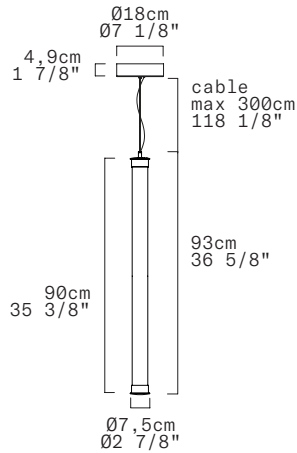

STACKING S 90 V NAKED - INDOOR

David Rockwell, 2023

Discover more.

REPLACEABLE LED

TECHNICAL SHEET

MATERIALS	Diffuser: Polymethacrylate Structure: Aluminum
DIMENSIONS	Diffuser: [Ø2 7/8" H35 3/8"] Ø7,5cm H90cm Canopy: [Ø7 1/8" H1 7/8"] Ø18cm H4,9cm Cable length: [118 1/8"] 300cm
CANOPY	Matte White
LIGHT SOURCE	5 X LED STRIP 21,25W (total) 1930 lm (delivered) 3000K CRI≥90 5 X LED STRIP 21,25W (total) 1891 lm (delivered) 2700K CRI≥90
DIMMING PROTOCOL	0/1-10V; Phase cut
MARKING	DRY LOCATION
NET WEIGHT	5,73 Ibs

PROJECT NAME	
SPECIFIER NAME	

We reserve the right to change our product specifications.
Please visit www.leucos.com for the latest product information

North America

LEUCOS