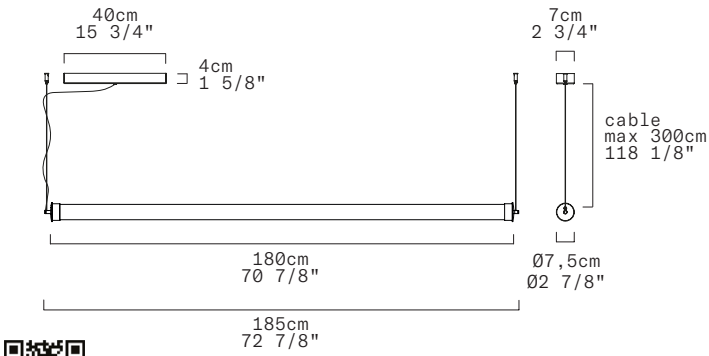

STACKING S 180 H NAKED - INDOOR

David Rockwell, 2023

Discover more

REPLACEABLE LED

TECHNICAL SHEET

MATERIALS	Diffuser: Borosilicate Glass Structure: Aluminium
DIMENSIONS	Diffuser: [2 7/8" L70 7/8"] Ø7,5cm L180cm Canopy: [15 3/4" x 2 3/4" x H1 5/8"] 40cm x 7cm x H4cm Cable lenght: [118 1/8"] 300cm
CANOPY	Matte White
LIGHT SOURCE	5 X LED STRIP 43,75W (total) 3924 lm (delivered) 3000K CRI≥90 5 X LED STRIP 43,75W (total) 3845 lm (delivered) 2700K CRI≥90
DIMMING PROTOCOL	0/1-10V; Phase cut
MARKING	DRY LOCATION 
NET WEIGHT	11,02 Ibs