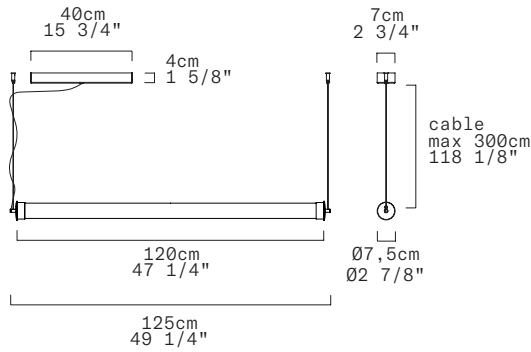

STACKING S 120 H NAKED - INDOOR

David Rockwell, 2023