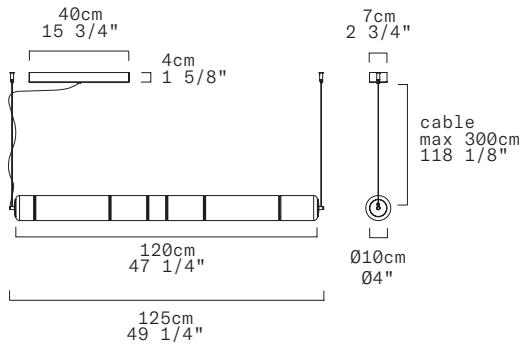

STACKING S 120 H - INDOOR

David Rockwell, 2023

North America

LEUCOS

Discover more

REPLACEABLE LED