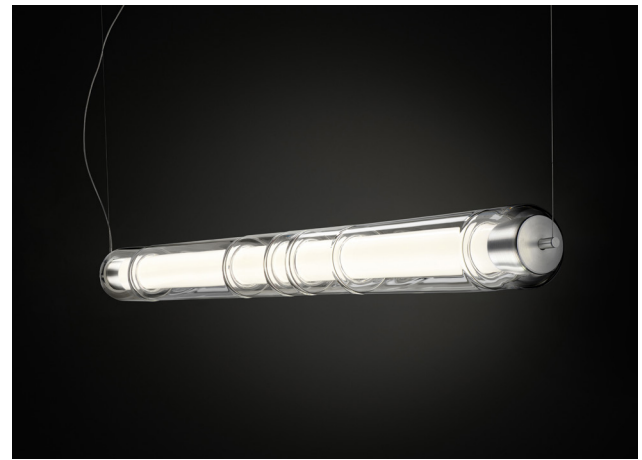

STACKING S 120 H - INDOOR

David Rockwell, 2023

North America

LEUCOS

Discover more

REPLACEABLE LED

100-277Vac 50-60Hz standard version

(supplied with canopy & driver)

DIMMING PROTOCOL	0/1-10V; Phase cut			
FINISH (DIFFUSER + STRUCTURE)	SOURCE	CODE	QTY	TYPE
Transparent + Anodized Aluminum	LED 3000K	0012410		
	LED 2700K	0012411		
Transparent + Matte Black Aluminum	LED 3000K	0013906		
	LED 2700K	0013907		
Satin Black + Anodized Aluminum	LED 3000K	0013704		
	LED 2700K	0013705		
Satin Black + Matte Black Aluminum	LED 3000K	0013706		
	LED 2700K	0013707		

ON REQUEST

MINIMUM ORDER QUANTITY 2 PCS PER COLOR FOR METALLIC PETROL BLUE AND METALLIC TITANIUM

DIMMING PROTOCOL	0/1-10V; Phase cut			
FINISH (DIFFUSER + STRUCTURE)	SOURCE	CODE	QTY	TYPE
Metallic Petrol Blue + Anodized Aluminum	LED 3000K	0013708		
	LED 2700K	0013709		
Metallic Petrol Blue + Matte Black Aluminum	LED 3000K	0013710		
	LED 2700K	0013711		
Metallic Titanium + Anodized Aluminum	LED 3000K	0013712		
	LED 2700K	0013713		
Metallic Titanium + Matte Black Aluminum	LED 3000K	0013714		
	LED 2700K	0013715		

TECHNICAL SHEET

MATERIALS	Diffuser: Blown Borosilicate Glass Structure: Aluminum
DIMENSIONS	Diffuser: [04" L47 1/4"] Ø10cm L120cm Canopy: [15 3/4" x 2 3/4" x H1 5/8"] 40cm x 7cm x H4cm Cable length: [118 1/8"] 300cm
CANOPY	Matte White
LIGHT SOURCE	5 X LED STRIP 28,75W (total) 2523 lm (delivered) 3000K CRI≥90 5 X LED STRIP 28,75W (total) 2472 lm (delivered) 2700K CRI≥90
DIMMING PROTOCOL	0/1-10V; Phase cut
MARKING	DRY LOCATION 
NET WEIGHT	12,34 Ibs