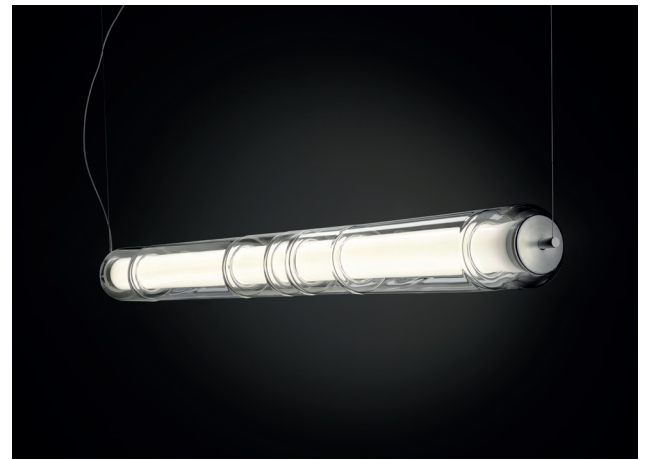

STACKING S 120 H - INDOOR

David Rockwell, 2023

North America

LEUCOS

Discover more

REPLACEABLE LED

100-277Vac 50-60Hz standard version

(supplied with canopy & driver)

DIMMING PROTOCOL	0/1-10V; Phase cut			
FINISH (DIFFUSER + STRUCTURE)	SOURCE	CODE	QTY	TYPE
Transparent + Anodized Aluminum	LED 3000K	0012410		
	LED 2700K	0012411		
Satin Black + Anodized Aluminum	LED 3000K	0013704		
	LED 2700K	0013705		

ON REQUEST

MINIMUM ORDER QUANTITY 2 PCS PER COLOR FOR METALLIC PETROL BLUE AND METALLIC TITANIUM

DIMMING PROTOCOL	0/1-10V; Phase cut			
FINISH (DIFFUSER + STRUCTURE)	SOURCE	CODE	QTY	TYPE
Satin Black + Matte Black Aluminum	LED 3000K	0013706		
	LED 2700K	0013707		
Metallic Petrol Blue + Anodized Aluminum	LED 3000K	0013708		
	LED 2700K	0013709		
Metallic Petrol Blue + Matte Black Aluminum	LED 3000K	0013710		
	LED 2700K	0013711		
Metallic Titanium + Anodized Aluminum	LED 3000K	0013712		
	LED 2700K	0013713		
Metallic Titanium + Matte Black Aluminum	LED 3000K	0013714		
	LED 2700K	0013715		

TECHNICAL SHEET

MATERIALS	Diffuser: Blown Borosilicate Glass Structure: Aluminum
DIMENSIONS	Diffuser: [04" L47 1/4"] Ø10cm L120cm Canopy: [15 3/4" x 2 3/4" x H1 5/8"] 40cm x 7cm x H4cm Cable length: [118 1/8"] 300cm
CANOPY	Matte White
LIGHT SOURCE	5 X LED STRIP 28,75W (total) 2523 lm (delivered) 3000K CRI≥90 5 X LED STRIP 28,75W (total) 2472 lm (delivered) 2700K CRI≥90
DIMMING PROTOCOL	0/1-10V; Phase cut
MARKING	DRY LOCATION 
WEIGHT	Net weight: 12,34 Ibs