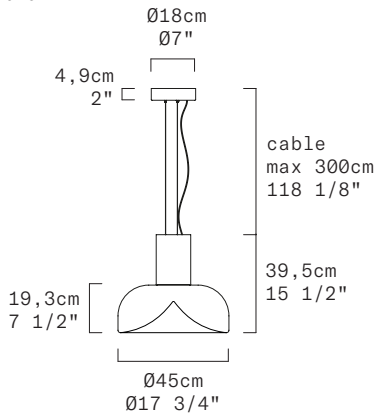

AELLA S 45 L - INDOOR

Toso & Massari, 2023

New

Discover more

REPLACEABLE LED

TECHNICAL SHEET

MATERIALS	Diffuser: Blown Glass Structure: Metal
CANOPY	Matte White
DIMENSIONS	Diffuser: [7 1/2" Ø17 3/4"] H19,3 cm Ø45 cm Canopy: [Ø7" H2"] Ø18 cm H4,9cm Cable length: [118 1/8"] 300 cm
	100-240Vac 50-60Hz
	Transparent with White Spot Diffuser: LED 1 X 14,2W 1350 lm (delivered) 3000K CRI≥90 LED 1 X 14,2W 1298 lm (delivered) 2700K CRI≥90
LIGHT SOURCE	Smoke Grey Diffuser: LED 1 X 14,2W 953 lm (delivered) 3000K CRI≥90 LED 1 X 14,2W 916 lm (delivered) 2700K CRI≥90
	All other finishes: LED 1 X 14,2W 2219 lm (nominal) 3000K CRI≥90 LED 1 X 14,2W 2118 lm (nominal) 2700K CRI≥90
DIMMING PROTOCOL	Push-dim; 0/1-10V; Dali
MARKING	DRY LOCATION 
NET WEIGHT	17,97 Ibs

PROJECT NAME	
SPECIFIER NAME	

We reserve the right to change our product specifications.
Please visit www.leucos.com for the latest product information

North America

LEUCOS

[13]

DIMMING PROTOCOL	Push-dim; 0/1-10V; Dali			
FINISH (DIFFUSER + STRUCTURE)	SOURCE	CODE	QTY	TYPE
[1] Transparent with White Spot + Matte White	LED 3000K LED 2700K	0013069 0013070		
[2] Transparent with White Spot + Matte Black	LED 3000K LED 2700K	0013071 0013072		
[3] Transparent with White Spot + Matte Bronze	LED 3000K LED 2700K	0013073 0013074		
[4] Shaded Burgundy + Matte White	LED 3000K LED 2700K	0013075 0013076		
[5] Shaded Burgundy + Matte Black	LED 3000K LED 2700K	0013077 0013078		
[6] Shaded Burgundy + Matte Bronze	LED 3000K LED 2700K	0013079 0013080		
[7] Smoke Grey + Matte White	LED 3000K LED 2700K	0013081 0013082		
[8] Smoke Grey + Matte Black	LED 3000K LED 2700K	0013083 0013084		
[9] Smoke Grey + Matte Bronze	LED 3000K LED 2700K	0013085 0013086		