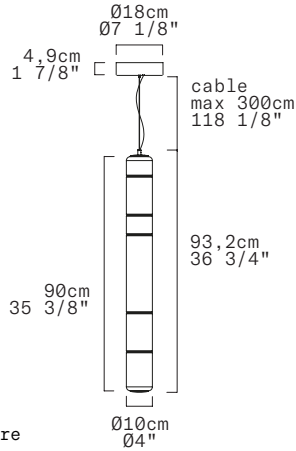

STACKING S 90 V - INDOOR

David Rockwell, 2023

Discover more