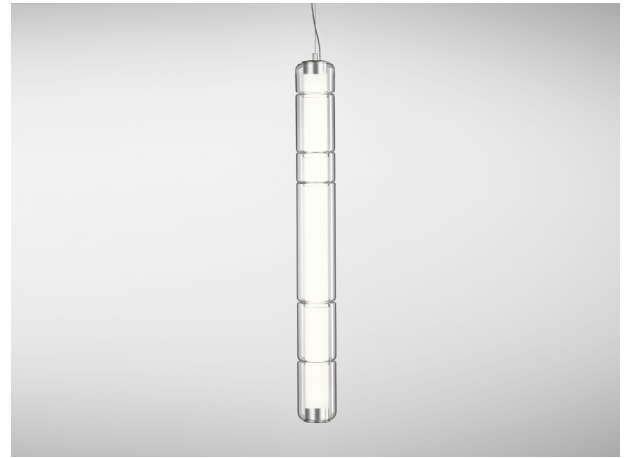

# STACKING S 90 V - INDOOR

David Rockwell, 2023

Discover more

REPLACEABLE LED

## TECHNICAL SHEET

MATERIALS	Diffuser: Blown Borosilicate Glass Structure: Aluminum
DIMENSIONS	Diffuser: [Ø4" h35 3/8"] Ø10cm H90cm Canopy: [Ø7 1/8" H1 7/8"] Ø18cm H4,9cm Cable length: [118 1/8"] 300cm
CANOPY	Matte White
LIGHT SOURCE	5 X LED STRIP 21,25W (total) 1895 lm (delivered) 3000K CRI≥90 5 X LED STRIP 21,25W (total) 1857 lm (delivered) 2700K CRI≥90
DIMMING PROTOCOL	0/1-10V; Phase cut
MARKING	DRY LOCATION 
NET WEIGHT	9,48 Ibs

# LEUCOS

100-277Vac 50-60Hz standard version  
(supplied with canopy & driver)

DIMMING PROTOCOL	0/1-10V; Phase cut			
FINISH (DIFFUSER + STRUCTURE)	SOURCE	CODE	QTY	TYPE
Transparent + Anodized Aluminum	LED 3000K	0012412		
	LED 2700K	0012413		
Transparent + Matte Black Aluminum	LED 3000K	0013908		
	LED 2700K	0013909		
Satin Black + Anodized Aluminum	LED 3000K	0013716		
	LED 2700K	0013717		
Satin Black + Matte Black Aluminum	LED 3000K	0013718		
	LED 2700K	0013719		