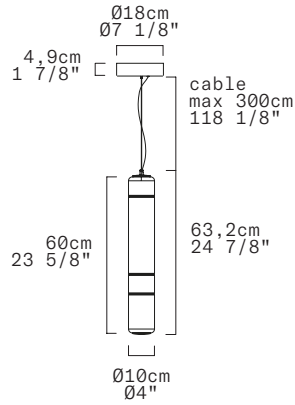

STACKING S 60 V - INDOOR

David Rockwell, 2023

Discover more

REPLACEABLE LED

TECHNICAL SHEET

MATERIALS	Diffuser: Blown Borosilicate Glass Structure: Aluminum
DIMENSIONS	Diffuser: [Ø4" H23 5/8"] Ø10cm H60cm Canopy: [Ø7 1/8" H1 7/8"] Ø18cm H4,9cm Cable length: [118 1/8"] 300cm
CANOPY	Matte White
LIGHT SOURCE	5 X LED STRIP 13,75W (total) 1218 lm (delivered) 3000K CRI≥90 5 X LED STRIP 13,75W (total) 1186 lm (delivered) 2700K CRI≥90
DIMMING PROTOCOL	0/1-10V; Phase cut
MARKING	DRY LOCATION 
NET WEIGHT	7,05 Ibs