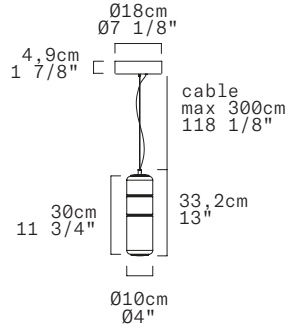

STACKING S 30 V - INDOOR

David Rockwell, 2023

North America

LEUCOS

Discover more

REPLACEABLE LED