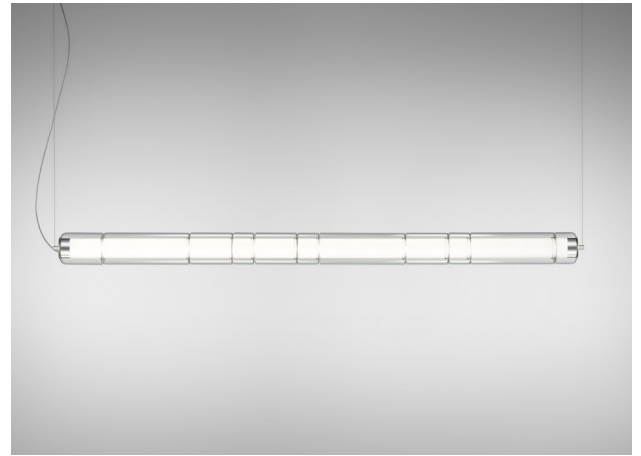

STACKING S 180 H - INDOOR

David Rockwell, 2023

Discover more

REPLACEABLE LED

North America

LEUCOS

100-277Vac 50-60Hz standard version
(supplied with canopy & driver)

DIMMING PROTOCOL	0/1-10V; Phase cut			
FINISH (DIFFUSER + STRUCTURE)	SOURCE	CODE	QTY	TYPE
Transparent + Anodized Aluminum	LED 3000K	0012408		
	LED 2700K	0012409		
Transparent + Matte Black Aluminum	LED 3000K	0013872		
	LED 2700K	0013905		
Satin Black + Anodized Aluminum	LED 3000K	0013691		
	LED 2700K	0013693		
Satin Black + Matte Black Aluminum	LED 3000K	0013694		
	LED 2700K	0013695		

ON REQUEST

MINIMUM ORDER QUANTITY 1 PCS PER COLOR FOR METALLIC PETROL BLUE AND METALLIC TITANIUM

DIMMING PROTOCOL	0/1-10V; Phase cut			
FINISH (DIFFUSER + STRUCTURE)	SOURCE	CODE	QTY	TYPE
Metallic Petrol Blue + Anodized Aluminum	LED 3000K	0013696		
	LED 2700K	0013697		
Metallic Petrol Blue + Matte Black Aluminum	LED 3000K	0013698		
	LED 2700K	0013699		
Metallic Titanium + Anodized Aluminum	LED 3000K	0013700		
	LED 2700K	0013701		
Metallic Titanium + Matte Black Aluminum	LED 3000K	0013702		
	LED 2700K	0013703		

TECHNICAL SHEET

MATERIALS	Diffuser: Blown Borosilicate Glass Structure: Aluminum
DIMENSIONS	Diffuser: [04" L70 7/8"] Ø10cm L180cm Canopy: [15 3/4" x 2 3/4" x H1 5/8"] 40cm x 7cm x H4cm Cable length: [118 1/8"] 300cm
CANOPY	Matte White
LIGHT SOURCE	5 X LED STRIP 43,75W (total) 3830 lm (delivered) 3000K CRI≥90 5 X LED STRIP 43,75W (total) 3539 lm (delivered) 2700K CRI≥90
DIMMING PROTOCOL	0/1-10V; Phase cut
MARKING	DRY LOCATION 
NET WEIGHT	22,04 Ibs