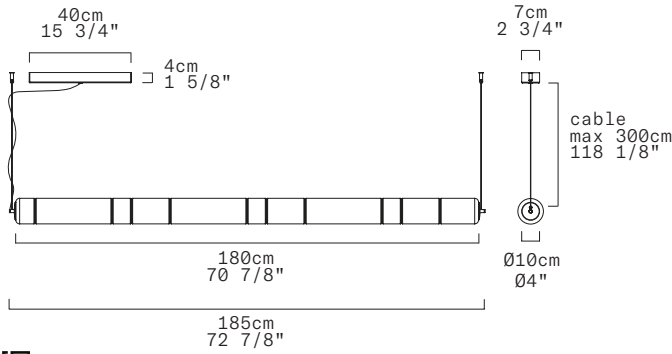

STACKING S 180 H - INDOOR

David Rockwell, 2023

Discover more

REPLACEABLE LED

North America

LEUCOS