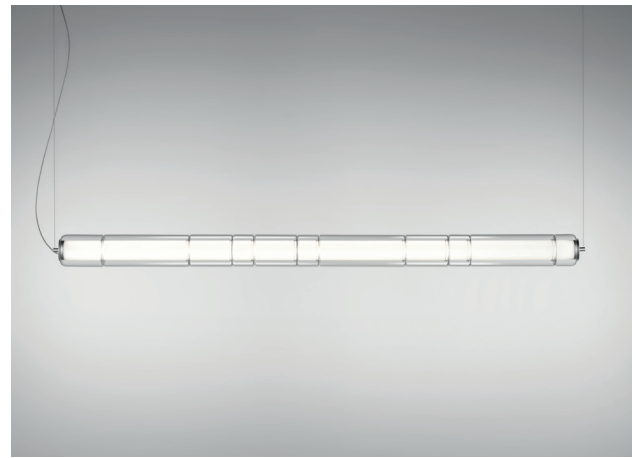

# STACKING S 180 H - INDOOR

David Rockwell, 2023

Discover more

REPLACEABLE LED

North America

**LEUCOS**

**100-277Vac 50-60Hz standard version**  
(supplied with canopy & driver)

DIMMING PROTOCOL	0/1-10V; Phase cut			
FINISH (DIFFUSER + STRUCTURE)	SOURCE	CODE	QTY	TYPE
Transparent + Anodized Aluminum	LED 3000K	0012408		
	LED 2700K	0012409		
Transparent + Matte Black Aluminum	LED 3000K	0013872		
	LED 2700K	0013905		
Satin Black + Anodized Aluminum	LED 3000K	0013691		
	LED 2700K	0013693		
Satin Black + Matte Black Aluminum	LED 3000K	0013694		
	LED 2700K	0013695		

## ON REQUEST

**MINIMUM ORDER QUANTITY 1 PCS PER COLOR FOR METALLIC PETROL BLUE AND METALLIC TITANIUM**

DIMMING PROTOCOL	0/1-10V; Phase cut			
FINISH (DIFFUSER + STRUCTURE)	SOURCE	CODE	QTY	TYPE
Metallic Petrol Blue + Anodized Aluminum	LED 3000K	0013696		
	LED 2700K	0013697		
Metallic Petrol Blue + Matte Black Aluminum	LED 3000K	0013698		
	LED 2700K	0013699		
Metallic Titanium + Anodized Aluminum	LED 3000K	0013700		
	LED 2700K	0013701		
Metallic Titanium + Matte Black Aluminum	LED 3000K	0013702		
	LED 2700K	0013703		

## TECHNICAL SHEET

MATERIALS	Diffuser: Blown Borosilicate Glass Structure: Aluminum
DIMENSIONS	Diffuser: [Ø4" L70 7/8"] Ø10cm L180cm Canopy: [15 3/4" x 2 3/4" x H1 5/8"] 40cm x 7cm x H4cm Cable length: [118 1/8"] 300cm
CANOPY	Matte White
LIGHT SOURCE	5 X LED STRIP 43,75W (total) 3830 lm (delivered) 3000K CRI≥90 5 X LED STRIP 43,75W (total) 3539 lm (delivered) 2700K CRI≥90
DIMMING PROTOCOL	0/1-10V; Phase cut
MARKING	DRY LOCATION 
WEIGHT	Net weight: 22,04 Ibs