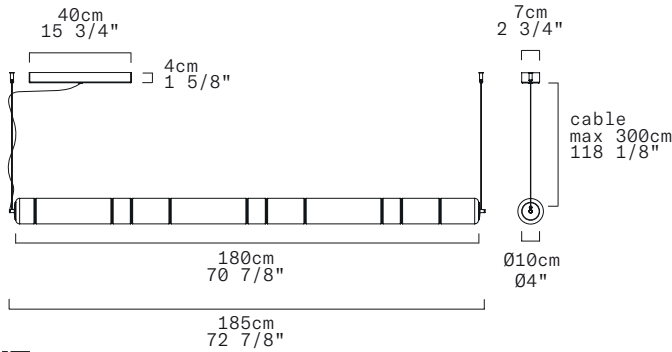

STACKING S 180 H - INDOOR

David Rockwell, 2023

Discover more

REPLACEABLE LED

North America

LEUCOS