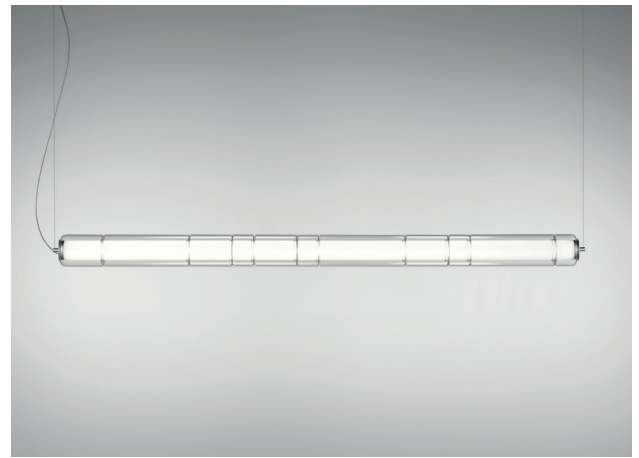

# STACKING S 180 H - INDOOR

David Rockwell, 2023

Discover more

REPLACEABLE LED

North America

**LEUCOS**

## 100-277Vac 50-60Hz standard version

(supplied with canopy & driver)

DIMMING PROTOCOL	0/1-10V; Phase cut			
FINISH (DIFFUSER + STRUCTURE)	SOURCE	CODE	QTY	TYPE
Transparent + Anodized Aluminum	LED 3000K LED 2700K	0012408 0012409		
Satin Black + Anodized Aluminum	LED 3000K LED 2700K	0013691 0013693		

TECHNICAL SHEET	
MATERIALS	Diffuser: Blown Borosilicate Glass Structure: Aluminum
DIMENSIONS	Diffuser: [04" L70 7/8"] Ø10cm L180cm Canopy: [15 3/4" x 2 3/4" x H1 5/8"] 40cm x 7cm x H4cm Cable length: [118 1/8"] 300cm
CANOPY	Matte White
LIGHT SOURCE	5 X LED STRIP 43,75W (total) 3830 lm (delivered) 3000K CRI≥90 5 X LED STRIP 43,75W (total) 3539 lm (delivered) 2700K CRI≥90
DIMMING PROTOCOL	0/1-10V; Phase cut
MARKING	DRY LOCATION 
WEIGHT	Net weight: 22,04 Ibs