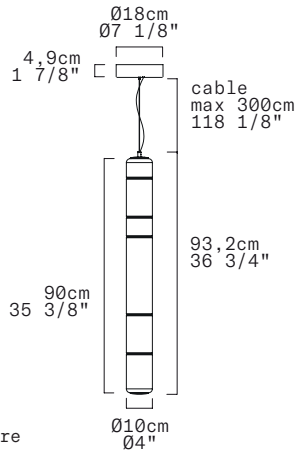

STACKING S 90 V - INDOOR

David Rockwell, 2023

Discover more

REPLACEABLE LED

TECHNICAL SHEET

MATERIALS	Diffuser: Blown Borosilicate Glass Structure: Aluminum
DIMENSIONS	Diffuser: [Ø4" h35 3/8"] Ø10cm H90cm Canopy: [Ø7 1/8" H1 7/8"] Ø18cm H4,9cm Cable length: [118 1/8"] 300cm
CANOPY	Matte White
LIGHT SOURCE	5 X LED STRIP 21,25W (total) 1895 lm (delivered) 3000K CRI≥90 5 X LED STRIP 21,25W (total) 1857 lm (delivered) 2700K CRI≥90
DIMMING PROTOCOL	0/1-10V; Phase cut
MARKING	DRY LOCATION 
WEIGHT	Net weight: 9,48 Ibs