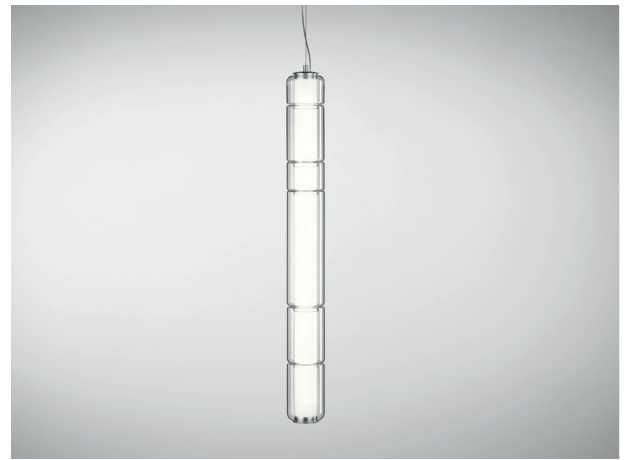

TECHNICAL SHEET

MATERIALS	Diffuser: Blown Borosilicate Glass Structure: Aluminum
DIMENSIONS	Diffuser: [Ø4" h35 3/8"] Ø10cm H90cm Canopy: [Ø7 1/8" H1 7/8"] Ø18cm H4,9cm Cable length: [118 1/8"] 300cm
CANOPY	Matte White
LIGHT SOURCE	5 X LED STRIP 21,25W (total) 1895 lm (delivered) 3000K CRI≥90 5 X LED STRIP 21,25W (total) 1857 lm (delivered) 2700K CRI≥90
DIMMING PROTOCOL	0/1-10V; Phase cut
MARKING	DRY LOCATION
WEIGHT	Net weight: 9,48 Ibs

PROJECT NAME	
SPECIFIER NAME	

We reserve the right to change our product specifications.
Please visit www.leucos.com for the latest product information

North America

LEUCOS