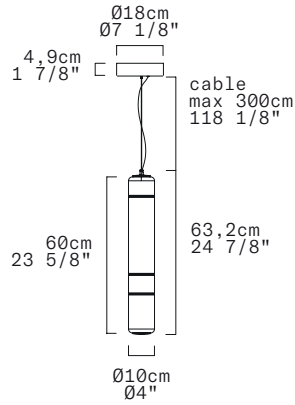

STACKING S 60 V - INDOOR

David Rockwell, 2023

Discover more

REPLACEABLE LED

TECHNICAL SHEET

MATERIALS	Diffuser: Blown Borosilicate Glass Structure: Aluminum
DIMENSIONS	Diffuser: [Ø4" H23 5/8"] Ø10cm H60cm Canopy: [Ø7 1/8" H1 7/8"] Ø18cm H4,9cm Cable length: [118 1/8"] 300cm
CANOPY	Matte White
LIGHT SOURCE	5 X LED STRIP 13,75W (total) 1218 lm (delivered) 3000K CRI≥90 5 X LED STRIP 13,75W (total) 1186 lm (delivered) 2700K CRI≥90
DIMMING PROTOCOL	0/1-10V; Phase cut
MARKING	DRY LOCATION 
WEIGHT	Net weight: 7,05 Ibs