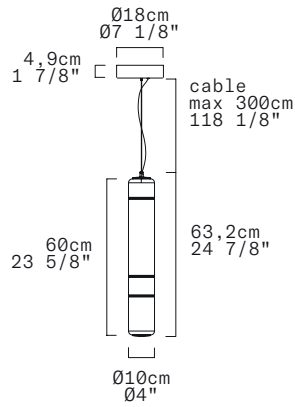

STACKING S 60 V - INDOOR

David Rockwell, 2023

Discover more

REPLACEABLE LED

TECHNICAL SHEET

MATERIALS	Diffuser: Blown Borosilicate Glass Structure: Aluminum
DIMENSIONS	Diffuser: [Ø4" H23 5/8"] Ø10cm H60cm Canopy: [Ø7 1/8" H1 7/8"] Ø18cm H4,9cm Cable length: [118 1/8"] 300cm
CANOPY	Matte White
LIGHT SOURCE	5 X LED STRIP 13,75W (total) 1218 lm (delivered) 3000K CRI≥90 5 X LED STRIP 13,75W (total) 1186 lm (delivered) 2700K CRI≥90
DIMMING PROTOCOL	0/1-10V; Phase cut
MARKING	DRY LOCATION 
WEIGHT	Net weight: 7,05 Ibs