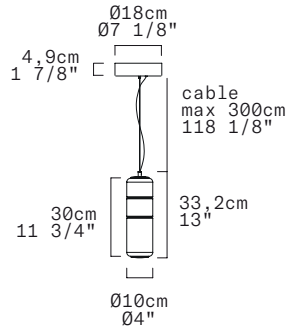

STACKING S 30 V - INDOOR

David Rockwell, 2023

Discover more

REPLACEABLE LED

TECHNICAL SHEET

MATERIALS	Diffuser: Blown Borosilicate Glass Structure: Aluminum		
DIMENSIONS	Diffuser: [04" H11 3/4"] Ø10cm H30cm Canopy: [07 1/8" H1 7/8"] Ø18cm H4,9cm Cable length: [118 1/8"] 300cm		
CANOPY	Matte White		
LIGHT SOURCE	5 X LED STRIP 6,25W (total) 541 lm (delivered) 3000K CRI≥90 5 X LED STRIP 6,25W (total) 530 lm (delivered) 2700K CRI≥90		
DIMMING PROTOCOL	0/1-10V; Phase cut		
MARKING	DRY LOCATION		
WEIGHT	Net weight: 5,07 Ibs		