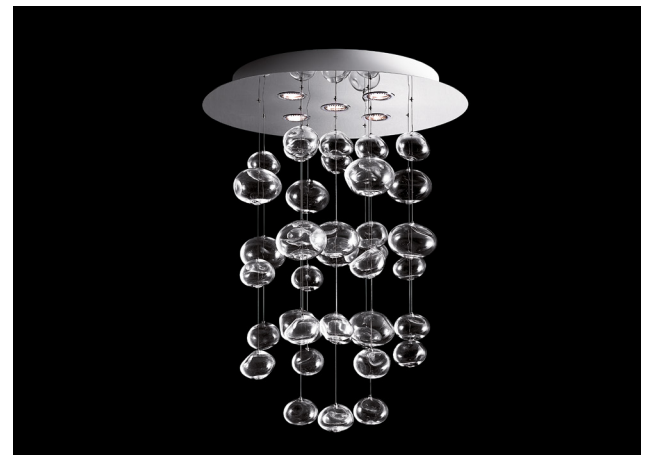

ETHER S - INDOOR

Patrick Jouin, 2007

North America

LEUCOS

Discover more

TECHNICAL SHEET

MATERIALS	Diffuser: Borosilicate Blown Glass Structure: Steel
DIMENSIONS	Diffuser: [023 5/8" H33 1/2"] 060cm H85cm Canopy: [018 1/2" H2 3/8"] 047cm H6cm
LIGHT SOURCE	120Vac 50-60Hz GU10 5 x 7W LED Bulb
MARKING	DRY LOCATION 
NET WEIGHT	27,77 Ibs
ON REQUEST	Special Versions

FINISH (DIFFUSER + STRUCTURE)	SOURCE	CODE	QTY	TYPE
Transparent + Polished Steel	GU10	0010071		
NOTE	Light bulbs not included			

PROJECT NAME	
SPECIFIER NAME	

We reserve the right to change our product specifications.
Please visit www.leucos.com for the latest product information