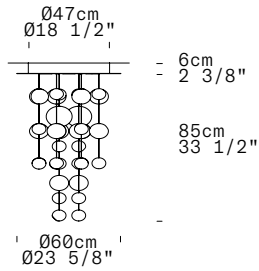

ETHER S - INDOOR

Patrick Jouin, 2007

North America

LEUCOS

Discover more

TECHNICAL SHEET

MATERIALS	Diffuser: Borosilicate Blown Glass Structure: Steel
DIMENSIONS	Diffuser: [023 5/8" H33 1/2"] 060cm H85cm Canopy: [018 1/2" H2 3/8"] 047cm H6cm
LIGHT SOURCE	120Vac 50-60Hz GU10 5 x 7W LED Bulb
MARKING	DRY LOCATION 
NET WEIGHT	27,77 Ibs
ON REQUEST	Special Versions

FINISH (DIFFUSER + STRUCTURE)	SOURCE	CODE	QTY	TYPE
Transparent + Polished Steel	GU10	0010071		
NOTE	Light bulbs not included			

PROJECT NAME	
SPECIFIER NAME	

We reserve the right to change our product specifications.
Please visit www.leucos.com for the latest product information