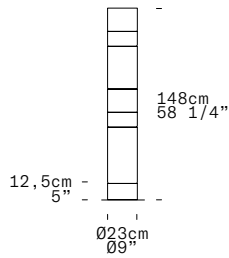

STACKING D TR - INDOOR

Rockwell Group, 2007

Discover more

North America

LEUCOS

TECHNICAL SHEET

MATERIALS	Diffuser: Blown Glass Structure: Metal
DIMENSIONS	Diffuser: [09" h58 1/4"] Ø23cm h148cm Cable length: [86 5/8"] 220cm
LIGHT SOURCE	120Vac 50-60Hz GU10 4 x 7W LED Bulb
CONTROL	On-Off switch on cord
MARKING	DRY LOCATION
NET WEIGHT	66,57 Ibs

CONTROL	On-Off switch on cord			
FINISH (DIFFUSER + STRUCTURE)	SOURCE	CODE	QTY	TYPE
White, Gold, Transparent Tobacco, White, Gold, Black + Gold	GU10	0004101		
NOTE	Light bulbs not included			

PROJECT NAME	
SPECIFIER NAME	