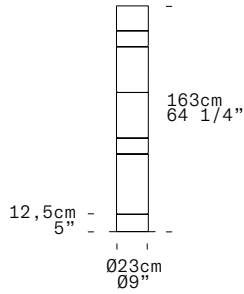

STACKING C TR - INDOOR

Rockwell Group, 2007

Discover more

TECHNICAL SHEET	
MATERIALS	Diffuser: Blown Glass Structure: Metal
DIMENSIONS	Diffuser: [Ø9" h64 1/4"] Ø23cm h163cm Cable lenght: [86 5/8"] 220cm
LIGHT SOURCE	120Vac 50-60Hz GU10 4 x 7W LED Bulb
CONTROL	On-Off switch on cord
MARKING	DRY LOCATION
NET WEIGHT	80,90 Ibs

North America

LEUCOS

CONTROL	On-Off switch on cord			
FINISH (DIFFUSER + STRUCTURE)	SOURCE	CODE	QTY	TYPE
Smoke Grey, White, Amber, Tobacco, White, Amber + Gold	GU10	0004099		
NOTE	Light bulbs not included			