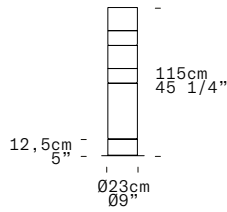

**STACKING B TR - INDOOR**

Rockwell Group, 2007

Discover more

TECHNICAL SHEET	
MATERIALS	Diffuser: Blown Glass Structure: Metal
DIMENSIONS	Diffuser: [Ø9" h45 1/4"] Ø23cm h115cm Cable lenght: [86 5/8"] 220cm
LIGHT SOURCE	120Vac 50-60Hz GU10 4 x 7W LED Bulb
CONTROL	On-Off switch on cord
MARKING	DRY LOCATION
NET WEIGHT	63,93 Ibs

North America

**LEUCOS**

CONTROL	On-Off switch on cord			
FINISH (DIFFUSER + STRUCTURE)	SOURCE	CODE	QTY	TYPE
Smoke Grey, White, Smoke Grey, White, Mirror + Chrome	GU10	0004097		
NOTE	Light bulbs not included			