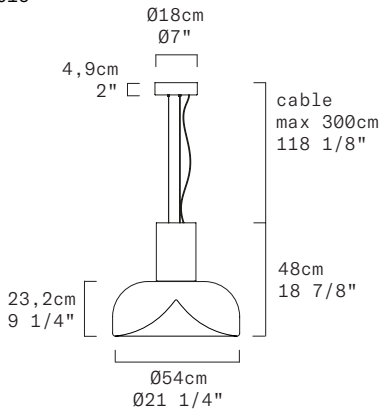

AELLA S 54 L - INDOOR

Toso & Massari, 2016

Upgraded

Discover more

REPLACEABLE LED

TECHNICAL SHEET

MATERIALS	Diffuser: Blown Glass Structure: Metal
CANOPY	Matte White
DIMENSIONS	Diffuser: [Ø21 1/4" H9 1/8"] Ø54 cm H23,2 cm Canopy: [Ø7" H2"] Ø18 cm H4,9cm Cable length: [118 1/8"] 300 cm
	100-240Vac 50-60Hz
	Transparent with White Spot Diffuser: LED 1 X 16,6W 2615 lm (delivered) 3000K CRI≥90 LED 1 X 16,6W 2514 lm (delivered) 2700K CRI≥90
LIGHT SOURCE	Smoke Grey Diffuser: LED 1 X 16,6W 2010 lm (delivered) 3000K CRI≥90 LED 1 X 16,6W 1933 lm (delivered) 2700K CRI≥90
	All other finishes: LED 1 X 16,6W 3944 lm (nominal) 3000K CRI≥90 LED 1 X 16,6W 3791 lm (nominal) 2700K CRI≥90
DIMMING PROTOCOL	Push-dim; 0/1-10V; Dali
MARKING	DRY LOCATION
NET WEIGHT	30,64 Ibs

PROJECT NAME	
SPECIFIER NAME	

We reserve the right to change our product specifications.
Please visit www.leucos.com for the latest product information

North America

LEUCOS