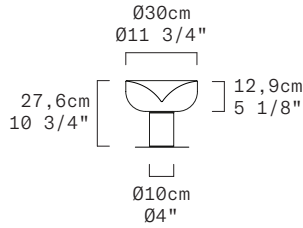

AELLA T 30 - INDOOR

Toso & Massari, 2017

Upgraded