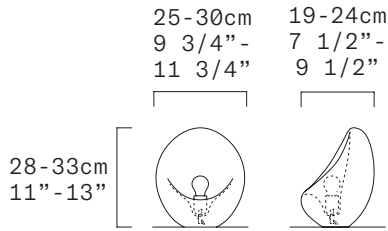

**LIGHTBODY T - INDOOR**

Jörg Hugo, 2021

North America

**LEUCOS**

Discover more

TECHNICAL SHEET	
MATERIALS	Diffuser: Blown Glass Structure: Metal
DIMENSIONS	Diffuser: [9 3/4"-11 3/4" H11"-13"] 25-30cm H28-33cm Canopy: [Ø4 1/4" H1"] Ø11cm H2,8cm Cable length: [72 7/8"] 185cm
LIGHT SOURCE	120Vac 50-60Hz E26 1 x 10W LED Bulb
CONTROL	On-Off switch on cord
MARKING	DRY LOCATION
NET WEIGHT	9,25 Ibs