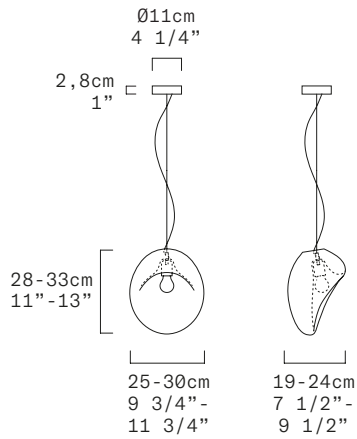

LIGHTBODY S - INDOOR

Jörg Hugo, 2021

Discover more

North America

LEUCOS

TECHNICAL SHEET	
MATERIALS	Diffuser: Blown Glass Structure: Metal
CANOPY	Matte White
DIMENSIONS	Diffuser: [9 3/4"-11 3/4" H11"-13"] 25-30cm H28-33cm Canopy: [Ø4 1/4" H1"] Ø11cm H2,8cm Cable length: [118 1/8"] 300cm
LIGHT SOURCE	120Vac 50-60Hz E26 1 x 10W LED Bulb
MARKING	DRY LOCATION 
NET WEIGHT	9,03 Ibs

FINISH (DIFFUSER + STRUCTURE)	SOURCE	CODE	QTY	TYPE
[[1] Trasparent + Matte Chrome	E26	0012426		
[2] Trasparent with satin finish + Matte Chrome	E26	0012427		
[3] Shaded Burgundy + Matte Chrome	E26	0012428		
[4] Shaded White + Matte Chrome	E26	0012429		
[5] Trasparent Pink + Matte Chrome	E26	0012430		
NOTE	Light bulbs not included			